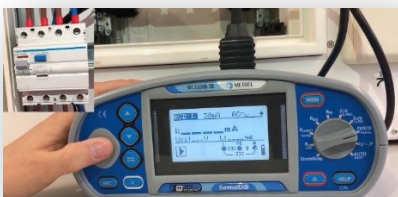

Typical measuring devices for electrical installation:

[Synithis syskeves metrisis](#)

A digital multimeter ??? can be used to measure various electrical quantities in circuits.

Voltage – [Tasi se Volts](#)

Resistance – [Antistasi se Oms](#)

A handy continuity tester [Elegktis synechias](#) is used to measure the continuous connection in an electrical system.

The safety of an electrical installation is measured with an installation tester: [Elegktis egatastasis](#).